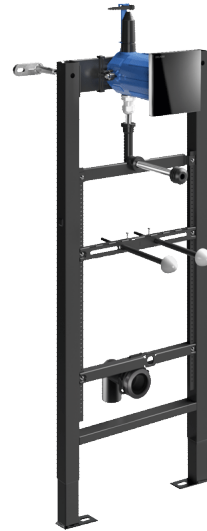

## TEMPOFIX 3 frame system for urinals

Ref. 543006-430036

Electronic flush valve mains supply - For urinals Ø 35mm

#### TEMPOFIX 3 frame system for urinals - Ref.543006-430036

Frame system with electronic urinal valve:  
Black powder-coated steel frame for wall-mounted installation.  
Fixes to floor and load-bearing walls, anchoring bolts supplied.  
Adjustable bracket 95 - 280mm.  
Frame height can be adjusted 0 - 200mm.  
Ø 50mm soil pipe with waterproof seal.  
Delivered pre-mounted.  
Compatible with solid wall finishes from 13 - 120mm.  
10-year warranty.

Fitted with TEMPOMATIC 4 F½" electronic valve:  
Battery-operated with 123 6V Lithium batteries.  
Shock-resistant black glass vitro-ceramic wall plate 145 x 145mm with integrated electronics.  
Shock-resistant infrared presence detection sensor.  
Waterproof recessing housing.  
Detection delay is 10 seconds.  
3 programmes (rinsing volume can be set according to urinal type).  
High frequency mode (exclusive to DELABIE).  
Hygienic duty flush every 24 hours (can be adjusted to 12 hours or OFF) after last use: prevents vacuums.  
Flow rate pre-set at 0.15 L/sec. at 3 bar, can be adjusted.  
Connection with Ø 35mm connection washer (for standard urinals).

Technical features: see TEMPOMATIC 4 urinal ref. 430PBOX-430036.