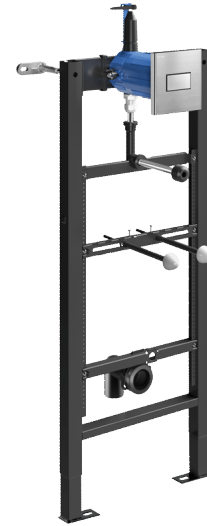

## TEMPOFIX 3 frame system for urinals

Ref. 543006-778700

Time flow flush valve - For urinals Ø 35mm

#### TEMPOFIX 3 frame system for urinals - Ref.543006-778700

Frame system with time flow urinal valve:  
Black powder-coated steel frame for wall mounted installation.  
Fixes to floor and load-bearing walls, anchoring bolts supplied.  
Adjustable bracket 95 - 280mm.  
Frame height can be adjusted 0 - 200mm.  
Ø 50mm soil pipe with waterproof seal.  
Delivered pre-mounted.  
Compatible with solid wall finishes from 13 - 120mm.  
10-year warranty.

Fitted with a TEMPOFLUX F½" time flow flush valve:  
Satin finish stainless steel wall plate 145 x 145mm.  
Chrome-plated metal button.  
Waterproof recessing housing.  
Soft-touch operation.  
Time flow pre-set at ~3 seconds.  
Flow rate pre-set at 0.15 L/sec. at 3 bar, can be adjusted to 0.3 L/sec.  
Complies with European standard EN 12541 (class II acoustic level).  
Connection with Ø 35mm connection washer (for standard urinals).

### TEMPOFIX 3 frame system for urinals - [Ref.543006-778700](#)

Technology	Time flow
Inaltime	985 - 1385 mm
Conector	1/2"
Finisaj	Satin finish stainless steel
Width	430 mm
Depth	160 - 220 mm