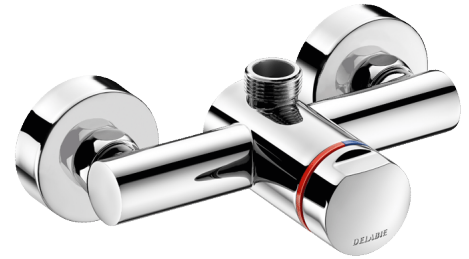

## TEMPOMIX 3 shower mixer

Ref. 794400

Time flow single control

### DESCRIPTION

#### TEMPOMIX 3 shower mixer - Ref.794400

Exposed time flow shower mixer:  
 TEMPOMIX 3 single control mixer, top outlet M $\frac{3}{4}$ ".  
 For wall-mounted, exposed installation.  
 Temperature control and operation via the push-button.  
 Maximum temperature limiter (can be adjusted by the installer).  
 Soft-touch operation.  
 Time flow ~30 seconds.  
 Flow rate 6 lpm at 3 bar, can be adjusted from 6 - 12 lpm.  
 Chrome-plated solid brass.  
 Integrated filters and non-return valves.  
 Chrome-plated metal push-button.  
 M $\frac{1}{2}$ " offset connectors for 130 - 170mm centres.  
 Suitable for people with reduced mobility.  
 10-year warranty.

#### TEMPOMIX 3 shower mixer - Ref.794400

Technology	Time flow
Debit	9 lpm
Conector	M $\frac{1}{2}$ "
Width	150 mm