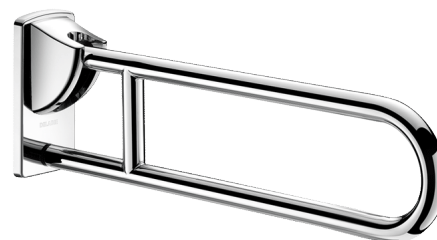

Stainless steel drop-down rail, bright, L. 650mm

Ref. 510160P

UltraPolish bright polished stainless steel

DESCRIPTION

Stainless steel drop-down rail, bright, L. 650mm - Ref.510160P

Drop-down grab bar $\bar{\sim}$ 32mm, for people with reduced mobility.
 Support rail for WCs or showers.
 Allows side access in the raised position.
 In the lowered position use as a grab bar, for standing up and assisting movement.
 Retained in upright position. Slowed down descent.
 Drop-down grab bar made from bacteriostatic 304 stainless steel.
 Stainless steel with UltraPolish bright polished finish, non-porous uniform surface for easy maintenance and hygiene.
 Concealed fixings secured by a 4mm thick 304 stainless steel plate.
 Supplied with stainless steel screws for concrete walls.
 Dimensions: 650 x 230 x 105mm.
 Tested to over 200kg. Maximum recommended user weight 135kg.
 10-year warranty.
 CE marked.

TECHNICAL CHARACTERISTICS

Stainless steel drop-down rail, bright, L. 650mm - Ref.510160P

Inaltime	230mm
Lungime	650mm
Finisaj	UltraPolish 304 stainless steel, bright polished
Width	105mm
Diameter	32mm
Destination	For WCs
Destination	For WCs For showers

ADVANTAGES

-  304 stainless steel: reduces bacterial development
-  Tested to over 200 kg
-  UltraPolish: smooth surface easy to clean
-  Diameter adapted for an optimal grip