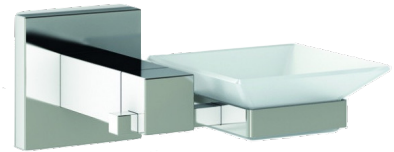

Soap dish chromed brass "Lucentum series"

Ref. GW05 15 06 02

DESCRIPTION

Soap dish chromed brass "Lucentum series" - Ref.GW05 15 06 02

ÒLucentum SeriesÓ soap dish.

The product consists of a wall mount, a wall plate covering the wall mount and the dish.

The dish, made of en pressed glass in matte finish, is fitted in the holding accessory.

The wall plate covering the wall mount, which is fastened by thread, is made of brass of 50 x 50 mm.

The wall mount, made of brass, has two holes so it can be fixed to the wall by means of screws.

The assembled set has a chrome finish plated with 10 _m nickel + 0.15_0.3 _m chromium that provides it an appropriate resistance against corrosion.

The product is anchored to a brick wall by means of 2 nylon wall plugs and 2 screws.

The overall dimensions of the product are 50 x 139 x 117 mm.

3- year warranty.

ADVANTAGES

Easy to fill

Comfort: retracting hand spray with 2 jets

TECHNICAL CHARACTERISTICS

Soap dish chromed brass "Lucentum series" - Ref.GW05 15 06 02