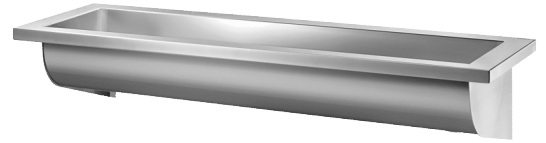

## Wall-mounted CANAL wash trough

Ref. 120310

Polished satin 304 stainless steel - L. 3000mm

#### Wall-mounted CANAL wash trough - Ref.120310

Wall-mounted wash trough for wall-mounting for, 5 services - 3,000mm. Bacteriostatic 304 stainless steel.

Polished satin finish.

Stainless steel thickness: 0.8mm for the bowl, 1.5mm for surround and fixing brackets.

Easy to install: no joint concealers to install, lightweight trough.

Water control can be wall-mounted or deck-mounted.

Drainage on the right.

Without tap hole.

Supplied with 1½" waste. Without overflow.

Supplied with fixing elements.

#### Wall-mounted CANAL wash trough - Ref.120310

Inaltime	250 mm
Lungime	3000 mm
Finisaj	Polished satin 304 stainless steel
Finisaj	Polished Satin Stainless Steel
Width	400 mm
Grosime	1 mm (bowl) and 1.5 mm (surround and fixing brackets)