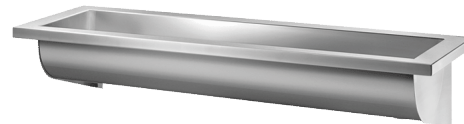

## CANAL wall-mounted wash trough

Ref. 120240

Polished satin 304 stainless steel - L. 600mm

#### CANAL wall-mounted wash trough - Ref.120240

Wall-mounted wash trough for wall-mounting, 1 service - 600mm.  
 Bacteriostatic 304 stainless steel.  
 Polished satin finish.  
 Stainless steel thickness: 0.8mm for the bowl, 1.5mm for surround and fixing brackets.  
 Easy to install: no joint concealers to install, lightweight trough.  
 Water control can be wall-mounted or deck-mounted.  
 Drainage on the right.  
 Without tap hole.  
 Supplied with 1½" waste. Without overflow.  
 Supplied with fixing elements.  
 CE marked. Complies with European standard EN 14296.  
 Weight: 4.9kg.  
 10-year warranty.

#### CANAL wall-mounted wash trough - Ref.120240

Inaltime	250 mm
Lungime	600 mm
Finisaj	Polished satin 304 stainless steel
Finisaj	Polished Satin Stainless Steel
Width	400 mm
Grosime	1 mm (basin) and 1.5 mm (edge and fixing brackets)