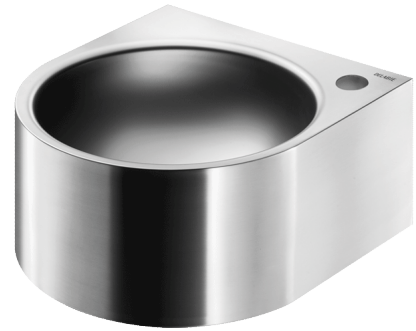

FACIL wall-mounted washbasin

Ref. 121800

Polished satin 304 stainless steel

DESCRIPTION

FACIL wall-mounted washbasin - Ref.121800

Wall-mounted washbasin, 360x390mm.
 Basin internal diameter: 320mm.
 Clean and simple design.
 Bacteriostatic 304 stainless steel.
 Polished satin finish.
 Stainless steel thickness: 1.2mm.
 Rounded edges prevent injury.
 With Ø 35mm on the right.
 Supplied with 1¼" waste.
 Without overflow.
 Supplied with fixing elements.
 CE marked. Complies with European standard EN 14688.
 Weight: 4.1kg.
 10-year warranty.

ADVANTAGES

TECHNICAL CHARACTERISTICS

FACIL wall-mounted washbasin - Ref.121800

Inaltime	195 mm
Lungime	360 mm
Finisaj	Polished satin 304 stainless steel
Finisaj	Polished Satin Stainless Steel
Width	390 mm
Grosime	1.2 mm