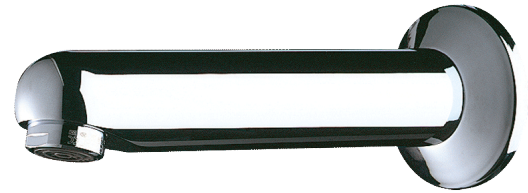

## Fixed spout with plate

Ref. 947135

L. 120mm

#### Fixed spout with plate - Ref.947135

Wall-mounted spout  $\varnothing$  32mm, M $\frac{1}{2}$ ".  
L. 120mm.  
Chrome-plated solid brass.  
Flow straightener regulated at 3 lpm.  
10-year warranty.

### ADVANTAGES

3 lpm

Chrome-plated brass

#### Fixed spout with plate - Ref.947135

Length	120 mm
Flow rate	3 lpm
Connector	M $\frac{1}{2}$ "