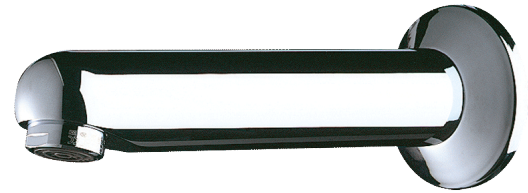

Fixed spout with plate

Ref. 947151

L.120mm

DESCRIPTION

Fixed spout with plate - Ref.947151

Spout Ø 32mm, M1/2".

L. 120mm.

For cross wall installation for walls ? 165mm, with anti-rotating pin.

Threaded rod can be cut-to-size.

Chrome-plated solid brass.

Scale-resistant flow straightener pre-set at 3 lpm.

10-year warranty.

ADVANTAGES

3 lpm

Chrome-plated brass

TECHNICAL CHARACTERISTICS

Fixed spout with plate - Ref.947151

Length	165 mm
Flow rate	3 lpm
Connector	M1/2"
Spout Length	120 mm
Installation:	Cross wall