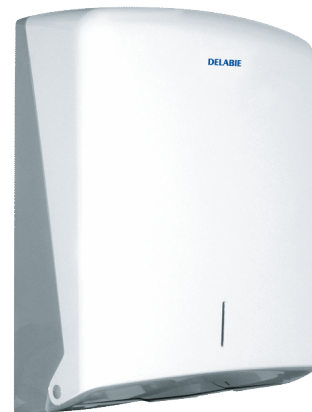

## Wall-mounted paper towel dispenser, for 500 sheets

Ref. 6603D

Hypereco

#### Wall-mounted paper towel dispenser, for 500 sheets - Ref.6603D

Wall-mounted paper towel dispenser.

White ABS.

Paper towel dispenser with lock.

With level control.

For 500 sheets.

Dimensions: 115 x 275 x 365mm.

#### Wall-mounted paper towel dispenser, for 500 sheets - Ref.6603D

Height	365mm
Finish	White ABS
Width	275mm
Depth	115mm