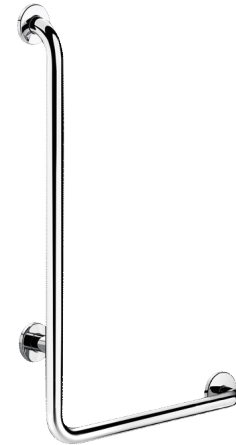

## L-shaped stainless steel grab bar, bright, H. 750mm

Ref. 5070DP2

UltraPolish bright polished stainless steel, right model

#### L-shaped stainless steel grab bar, bright, H. 750mm - Ref.5070DP2

L-shaped grab bar  $\bar{\text{c}}$  32mm, for PRM, right model.  
 Helps the user stand and secures movement in the bath or shower.  
 Can be used as a shower rail by adding a shower head holder and/or soap dish.  
 Dimensions: 750 x 450mm.  
 Tube thickness: 1.5mm.  
 Bacteriostatic 304 stainless steel tube.  
 Stainless steel with UltraPolish bright polished finish, uniform non-porous surface for easy maintenance and hygiene.  
 Plate welded to the tube by invisible safety bead weld (process exclusive to "ArN-SecuritÓ").  
 40mm gap between the bar and the wall: minimal space prevents the forearm passing between the bar and the wall, reducing the risk of fracture in case of loss of balance.  
 Fixings concealed by a 3-hole cover plate, 304 stainless steel,  $\bar{\text{c}}$  72mm.  
 Supplied with stainless steel screws for concrete walls.  
 Tested to over 200kg. Maximum recommended user weight 135kg.  
 Bar comes with 10 year warranty. CE marked.

### ADVANTAGES

-  304 stainless steel: reduces bacterial
-  development
-  Tested to over 200kg
-  40mm gap between bar and wall: minimal space
-  UltraPolish: smooth surface is easy to clean

#### L-shaped stainless steel grab bar, bright, H. 750mm - Ref.5070DP2

Height	750mm
Length	450mm
Finish	304 stainless steel UltraPolish bright polished
Width to the wall	40mm
Diameter	$\bar{\text{c}}$ 32mm
Destination	For showers For baths