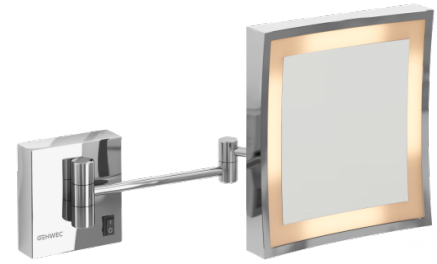

# Magnifying mirror with LED

Ref. GW05 54 06 02

## DESCRIPTION

**Magnifying mirror with LED - Ref.GW05 54 06 02**

Magnifying square mirror led chromed brass  
3- year warranty.

## TECHNICAL CHARACTERISTICS

**Magnifying mirror with LED - Ref.GW05 54 06 02**

Finish	Brass with chrome finish
--------	--------------------------